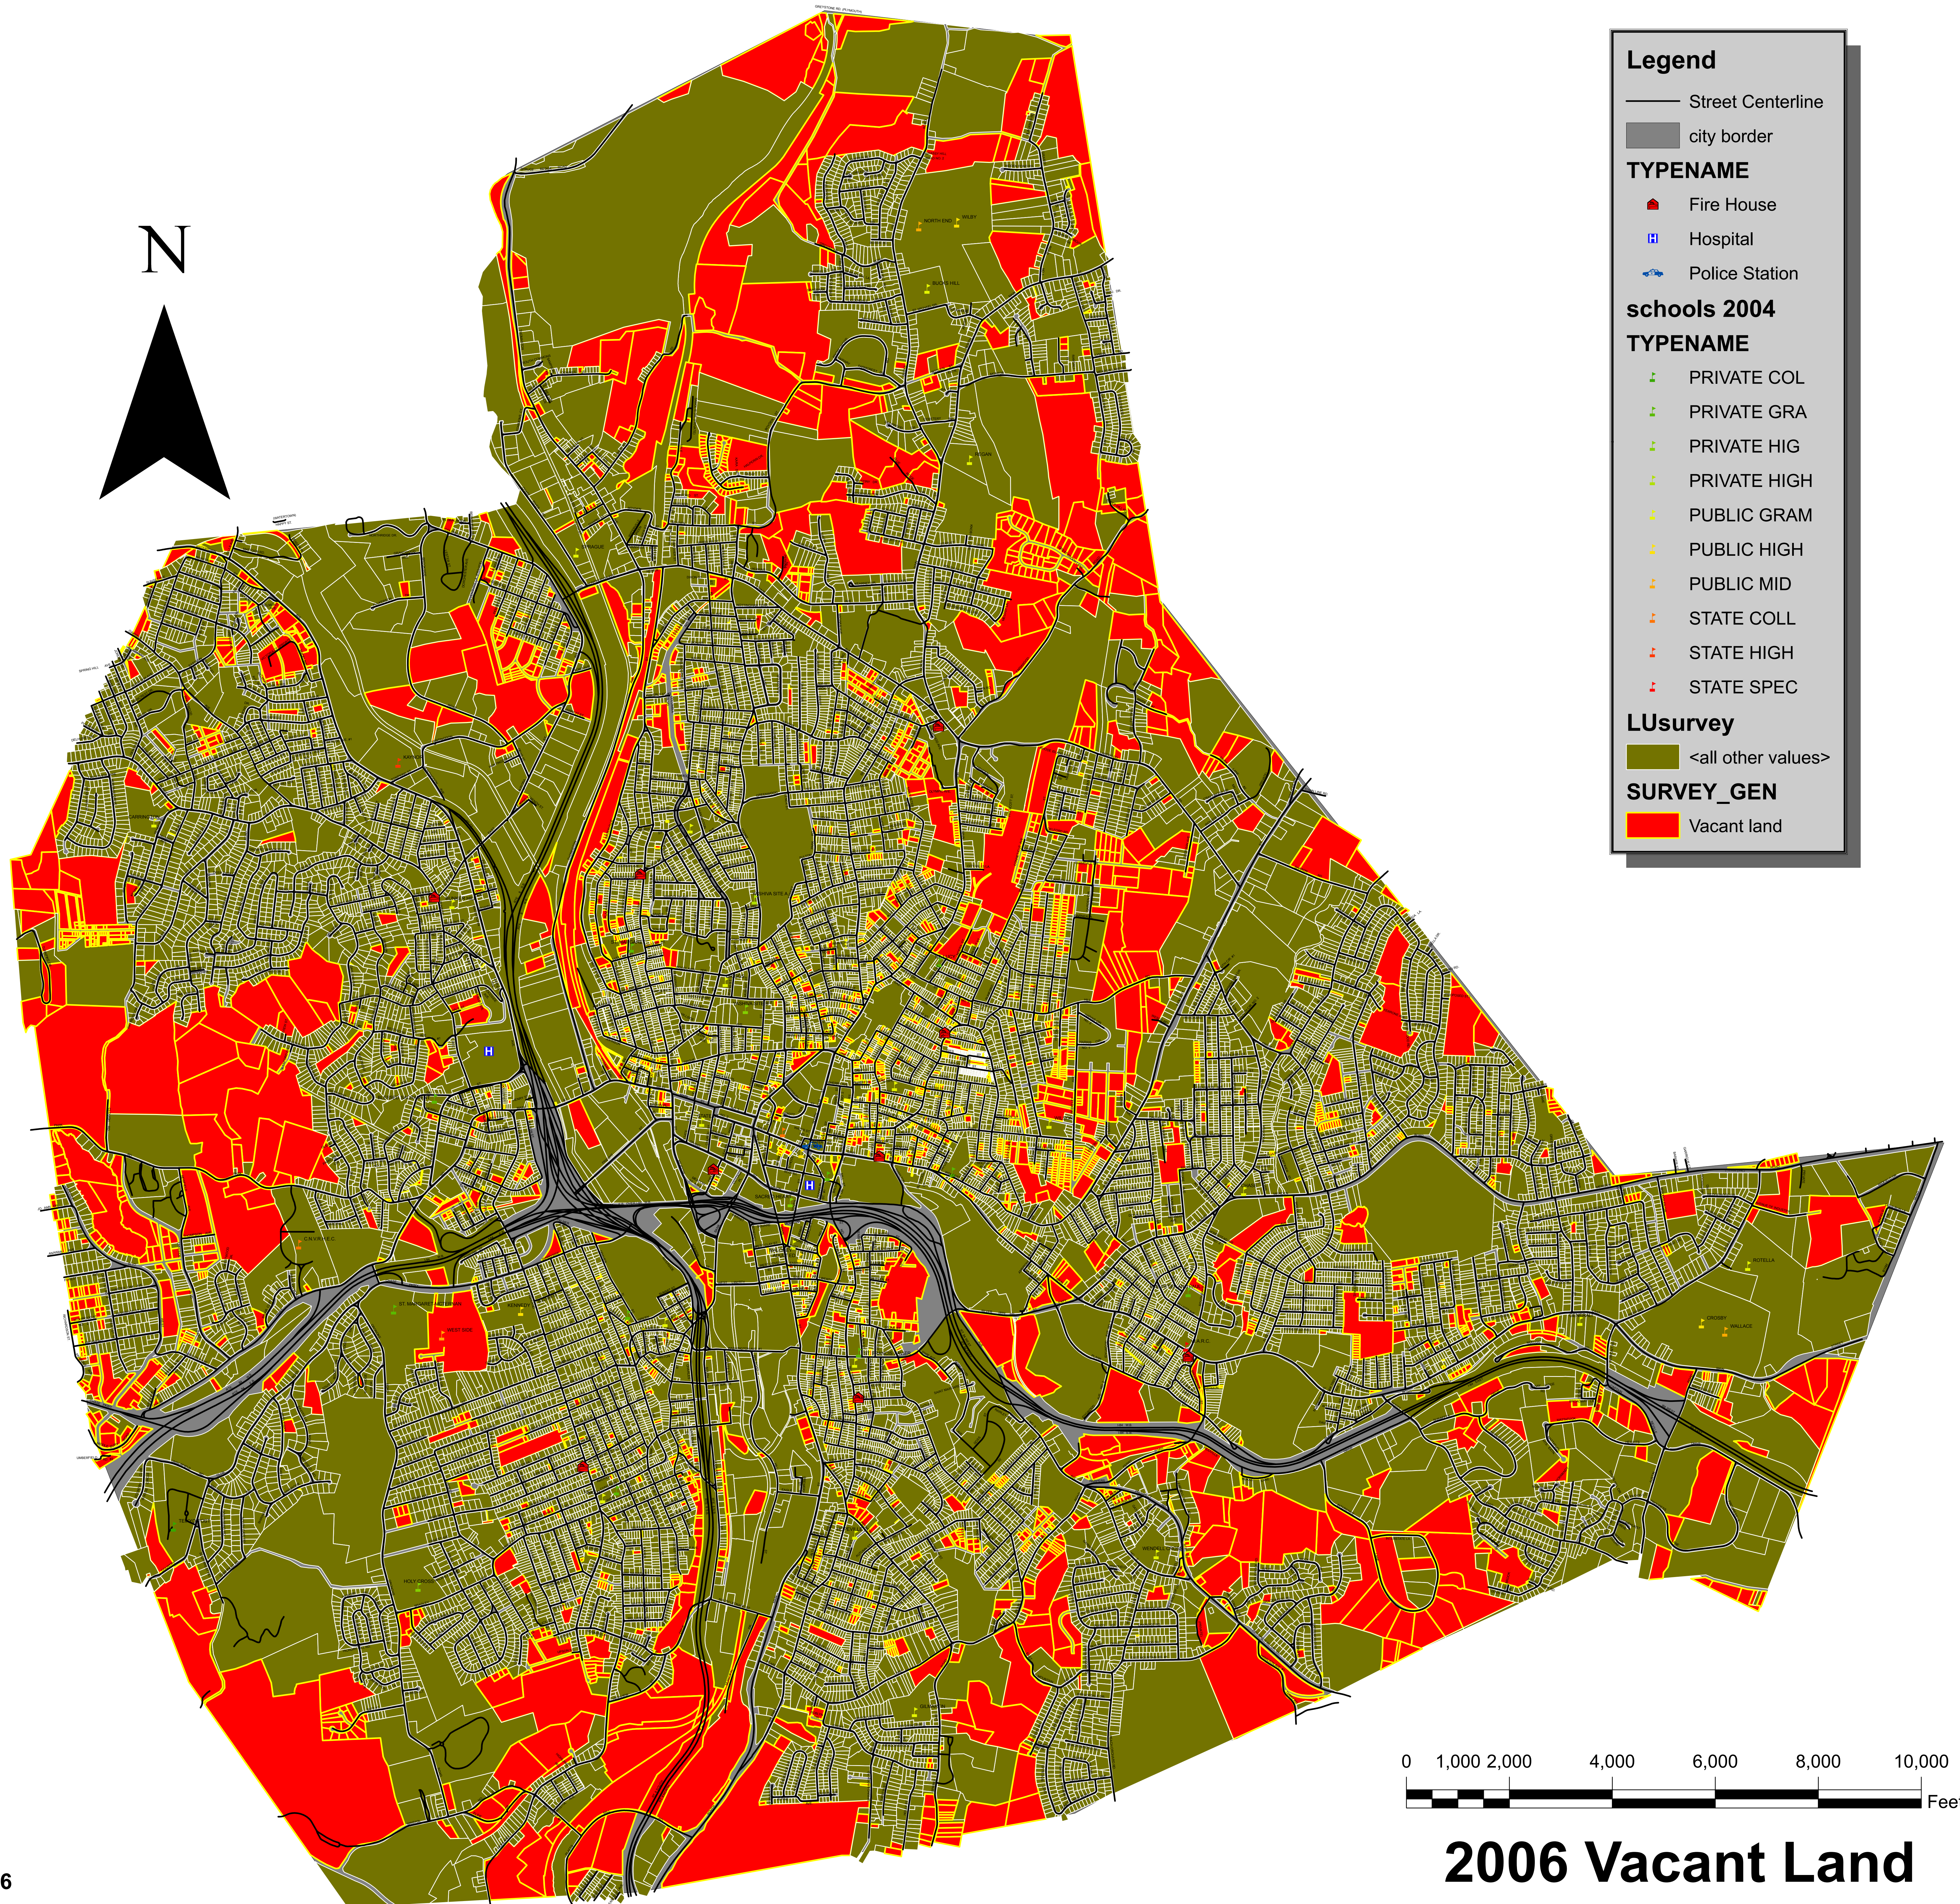

Waterbury, Connecticut 2006 Landuse Survey

www.WaterburyCT.org

203-574-6851

06702

Waterbury, CT

26 Kendrick Avenue

Department of Public Works

City of Waterbury, CT

11-06-2006

Geographic Information Systems Division