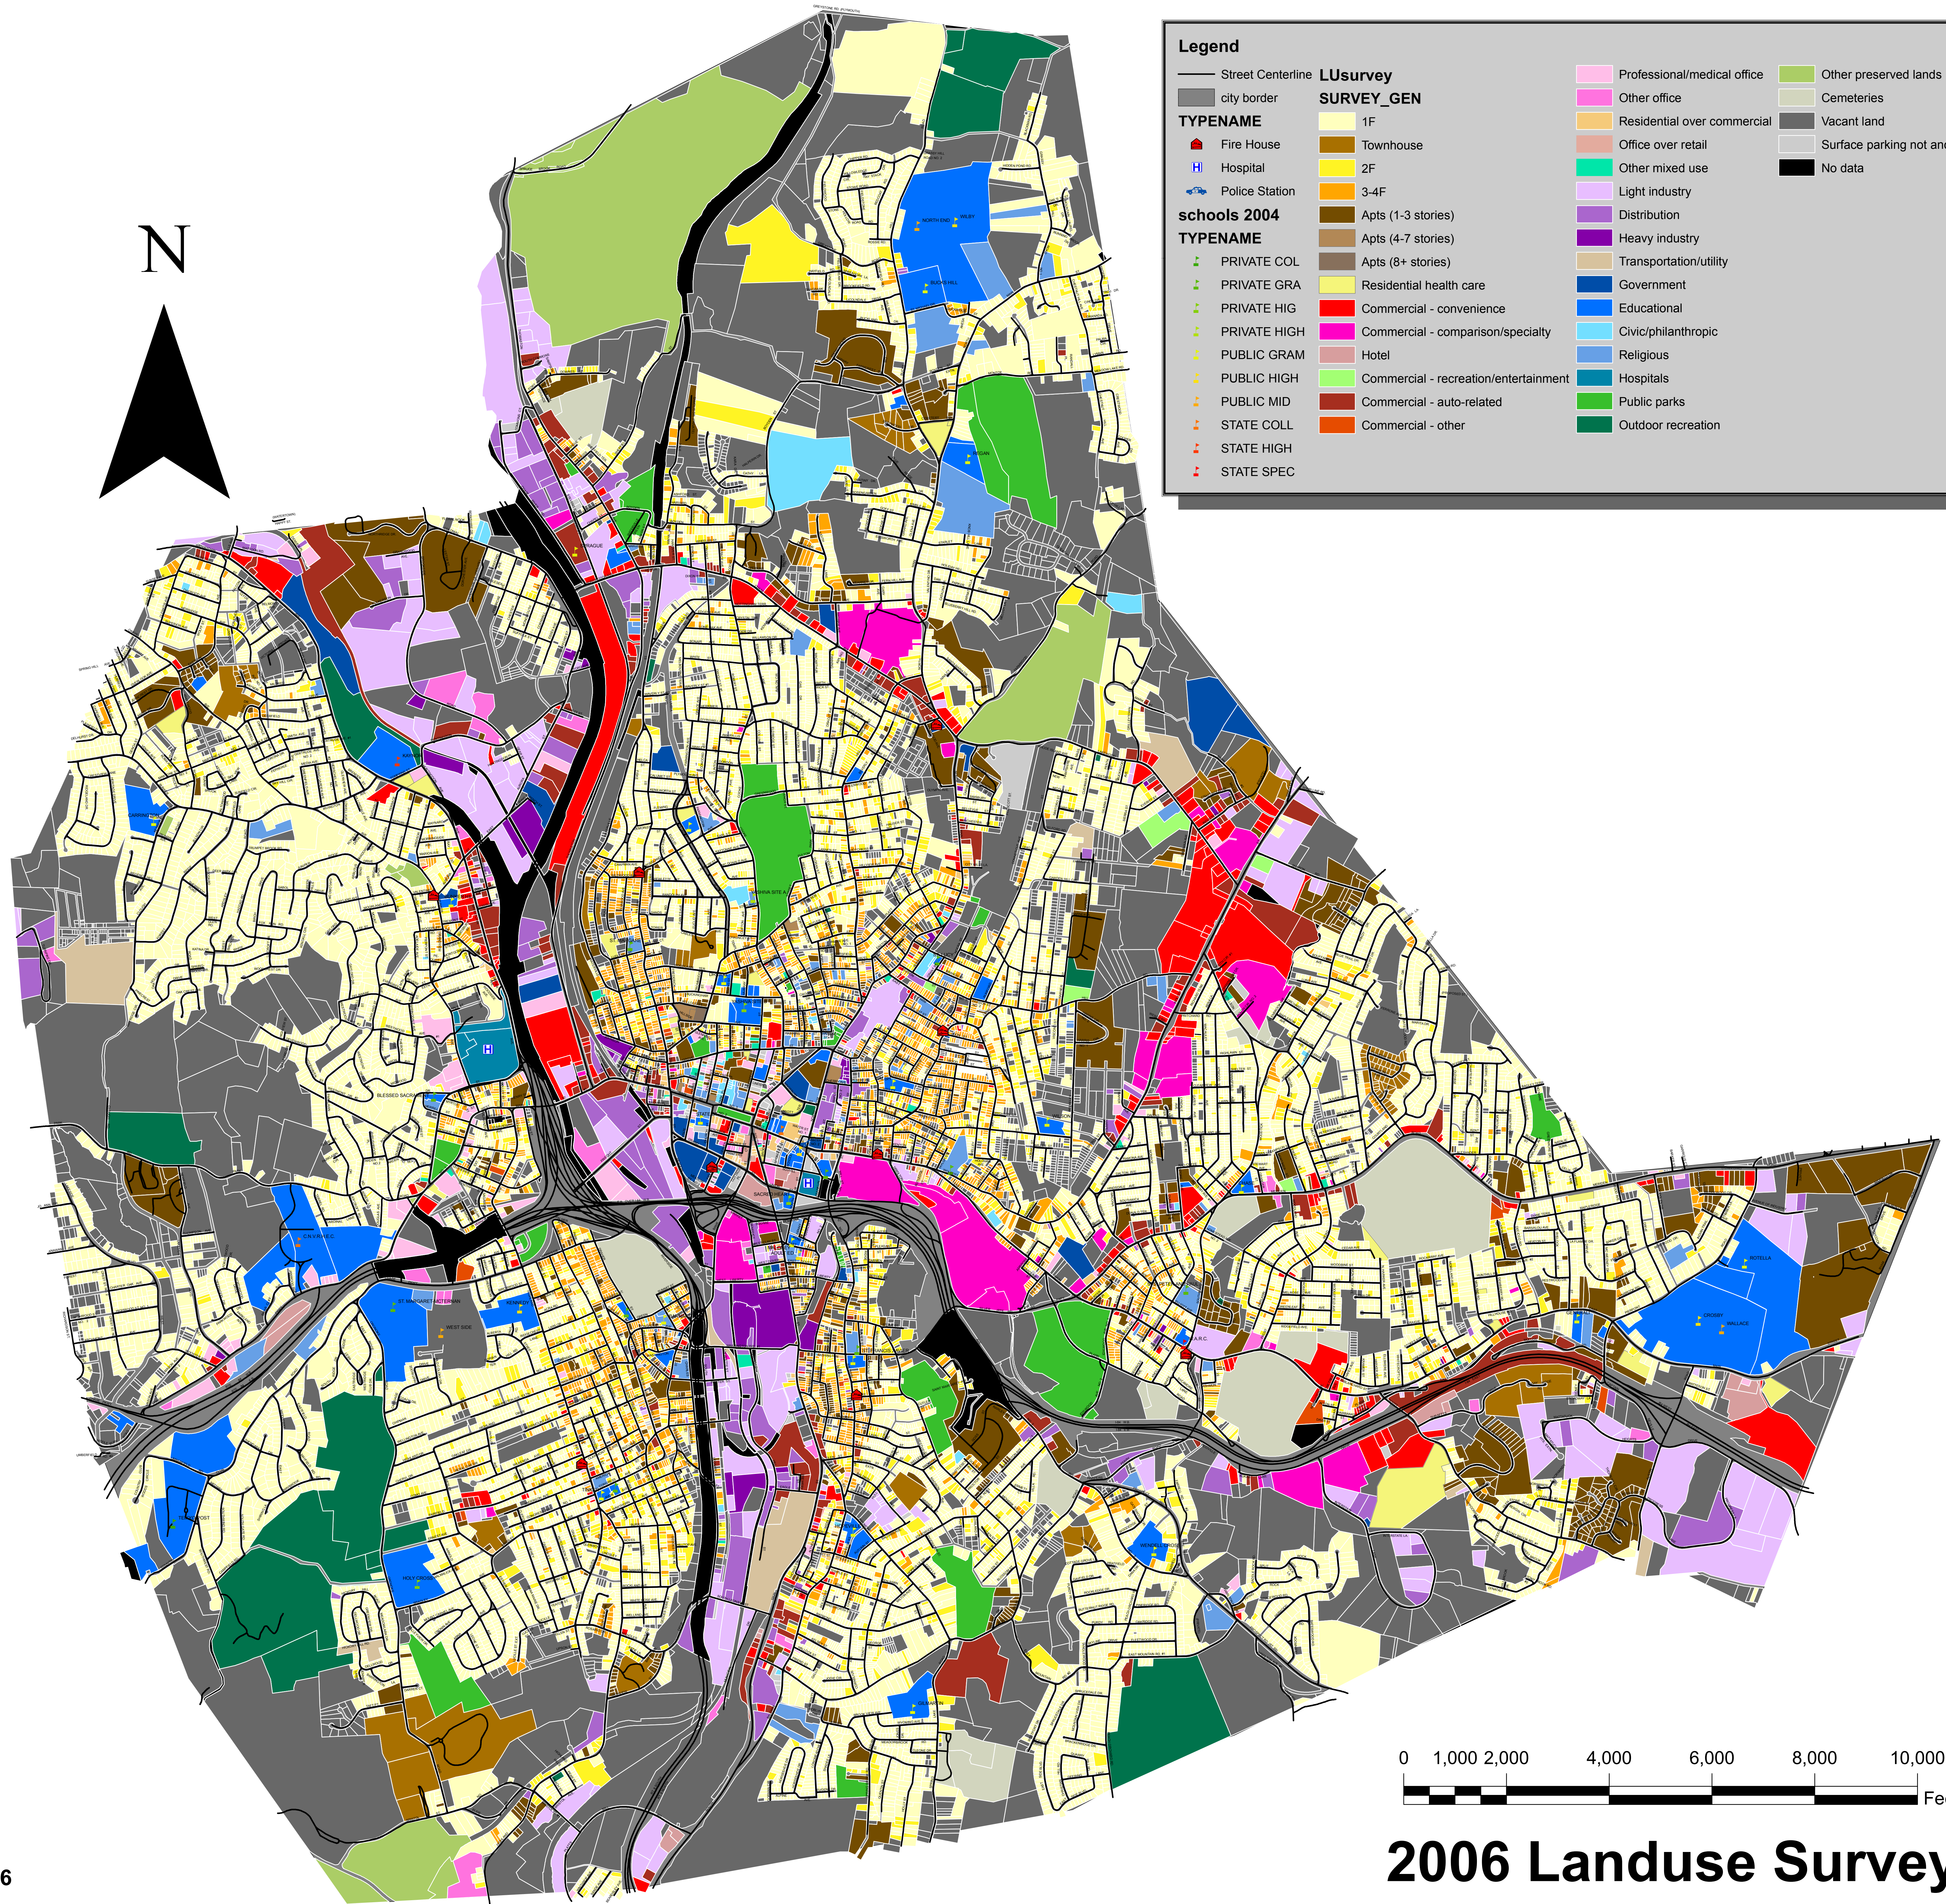

Waterbury, Connecticut 2006 Landuse Survey

www.WaterburyCT.org

203-574-6851

Waterbury, CT 06702

26 Kendrick Avenue

Department of Public Works

11-06-2006

0 1,000 2,000 4,000 6,000 8,000 10,000 Feet

2006 Landuse Survey

Geographic Information Systems Division