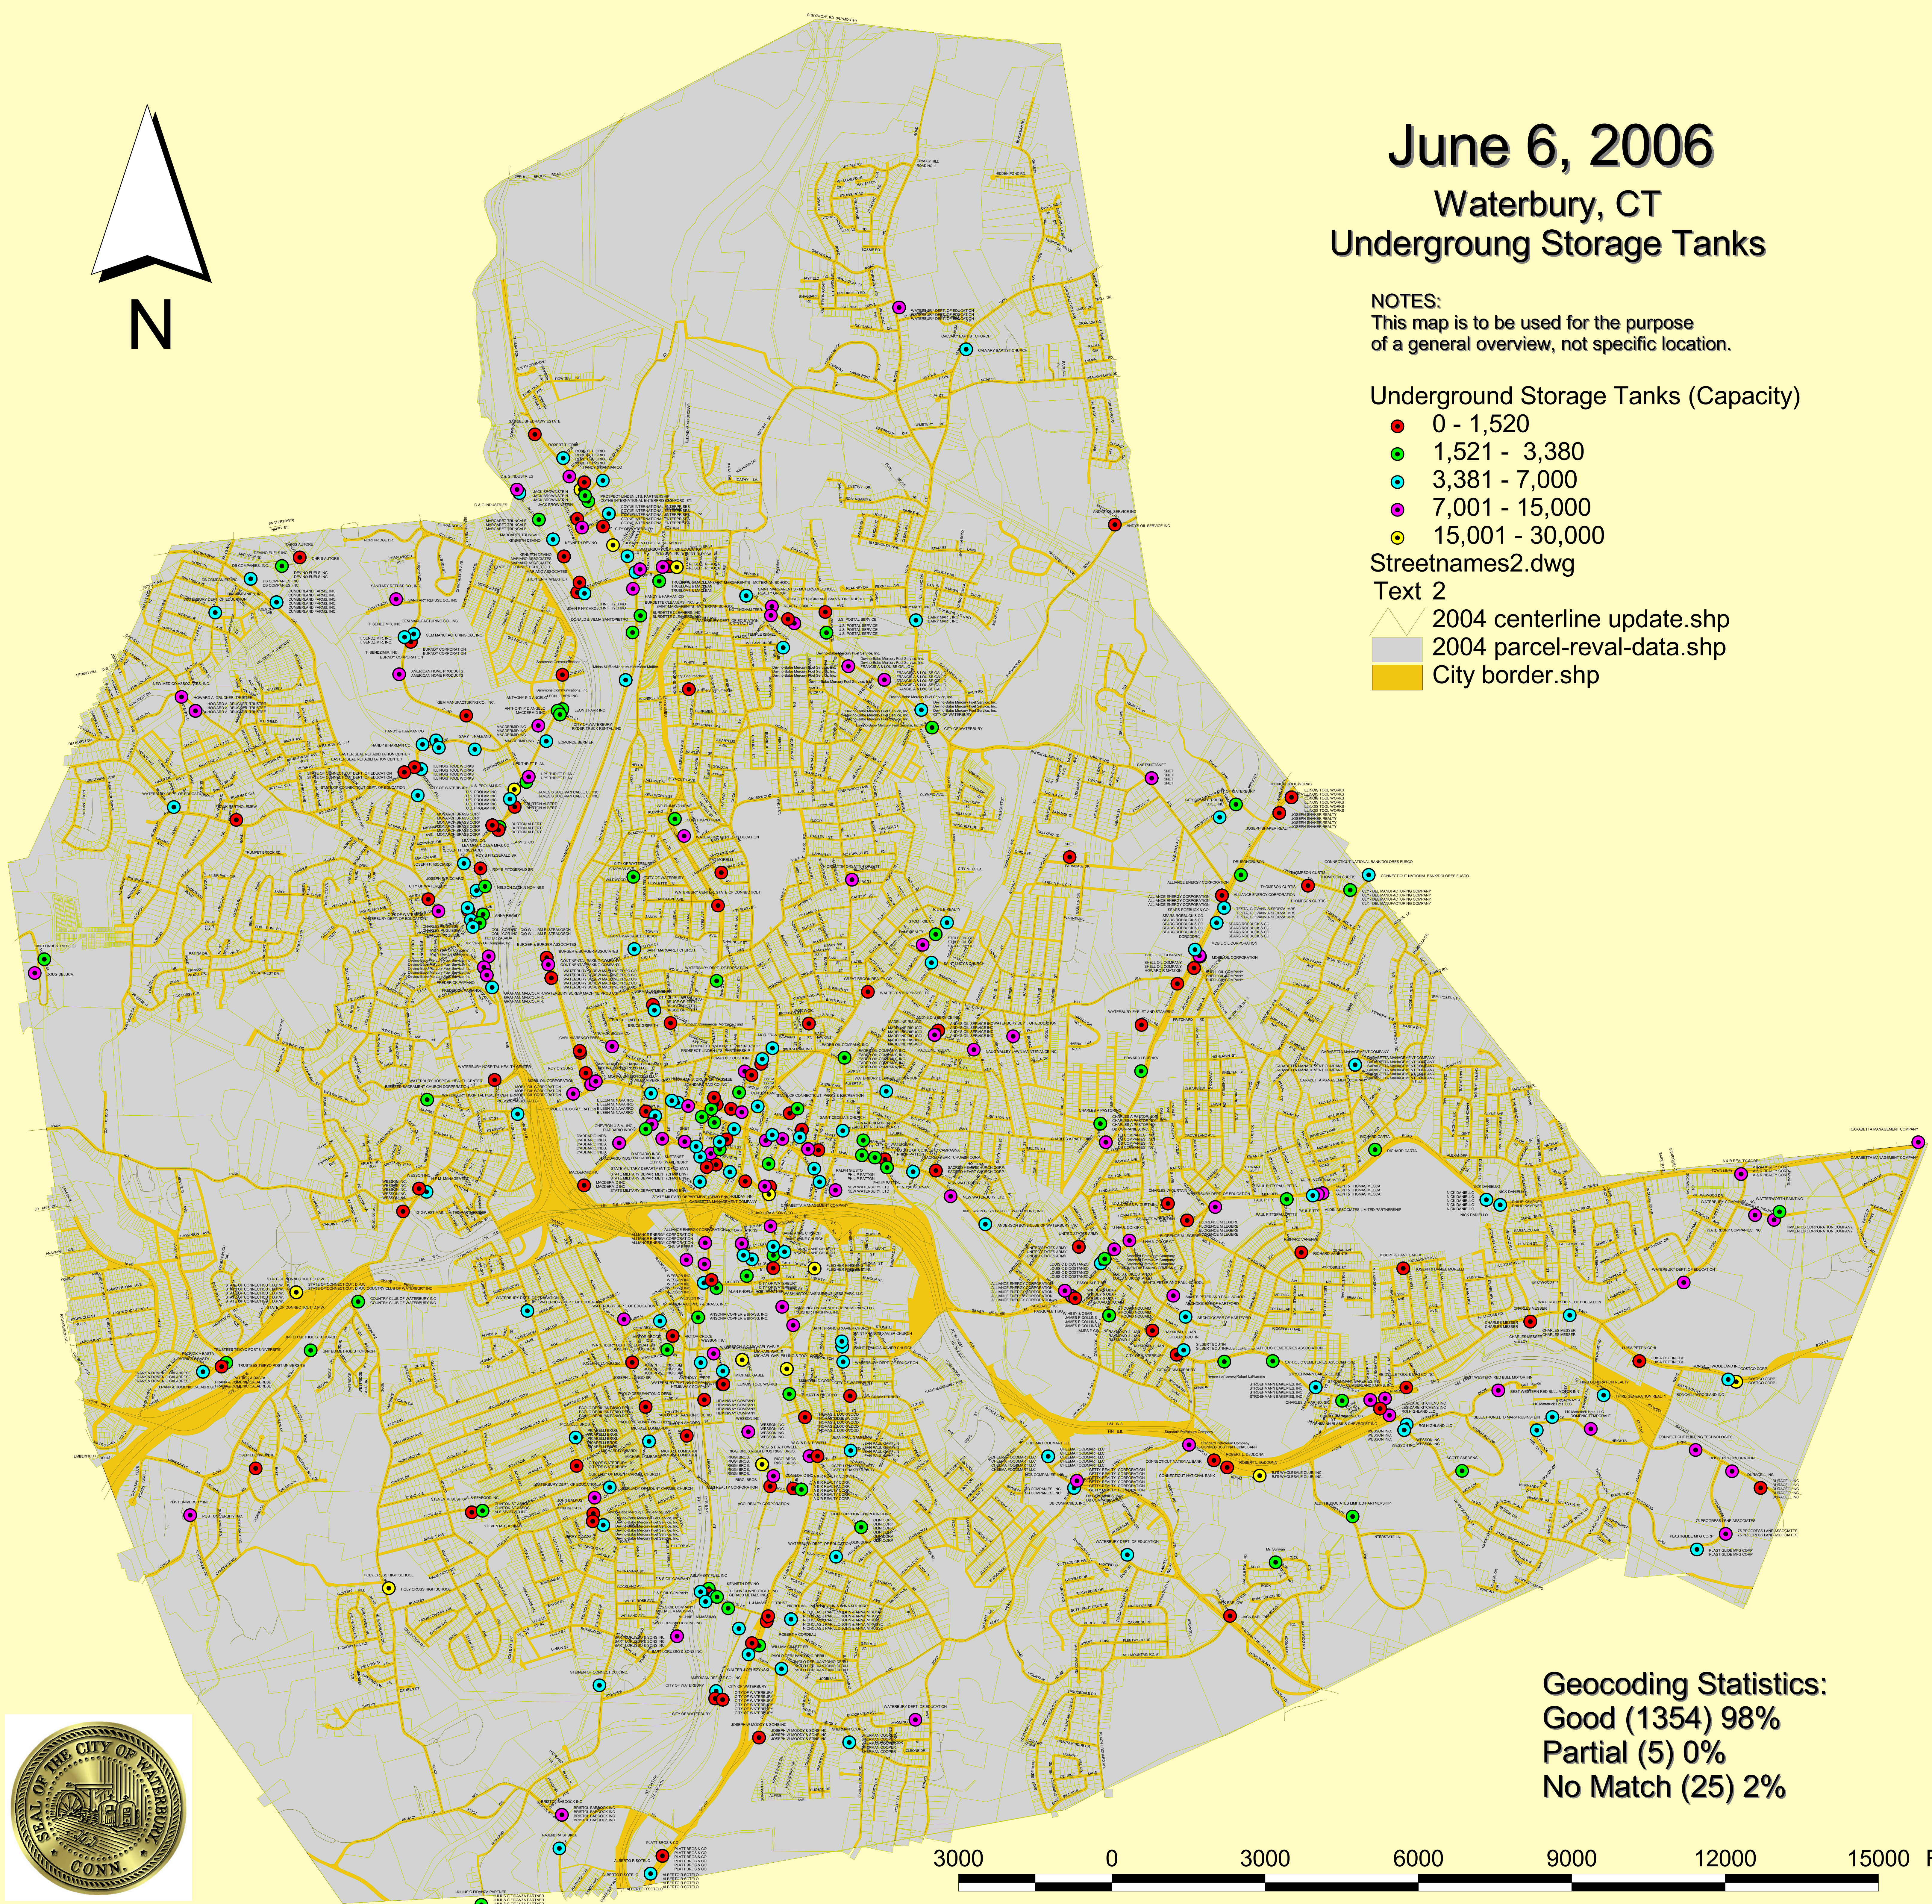

## Waterbury, CT

### Underground Storage Tanks

NOTES:  
This map is to be used for the purpose  
of a general overview, not specific location.

Geocoding Statistics:  
Good (1354) 98%  
Partial (5) 0%  
No Match (25) 2%

3000 0 3000 6000 9000 12000 15000 Feet