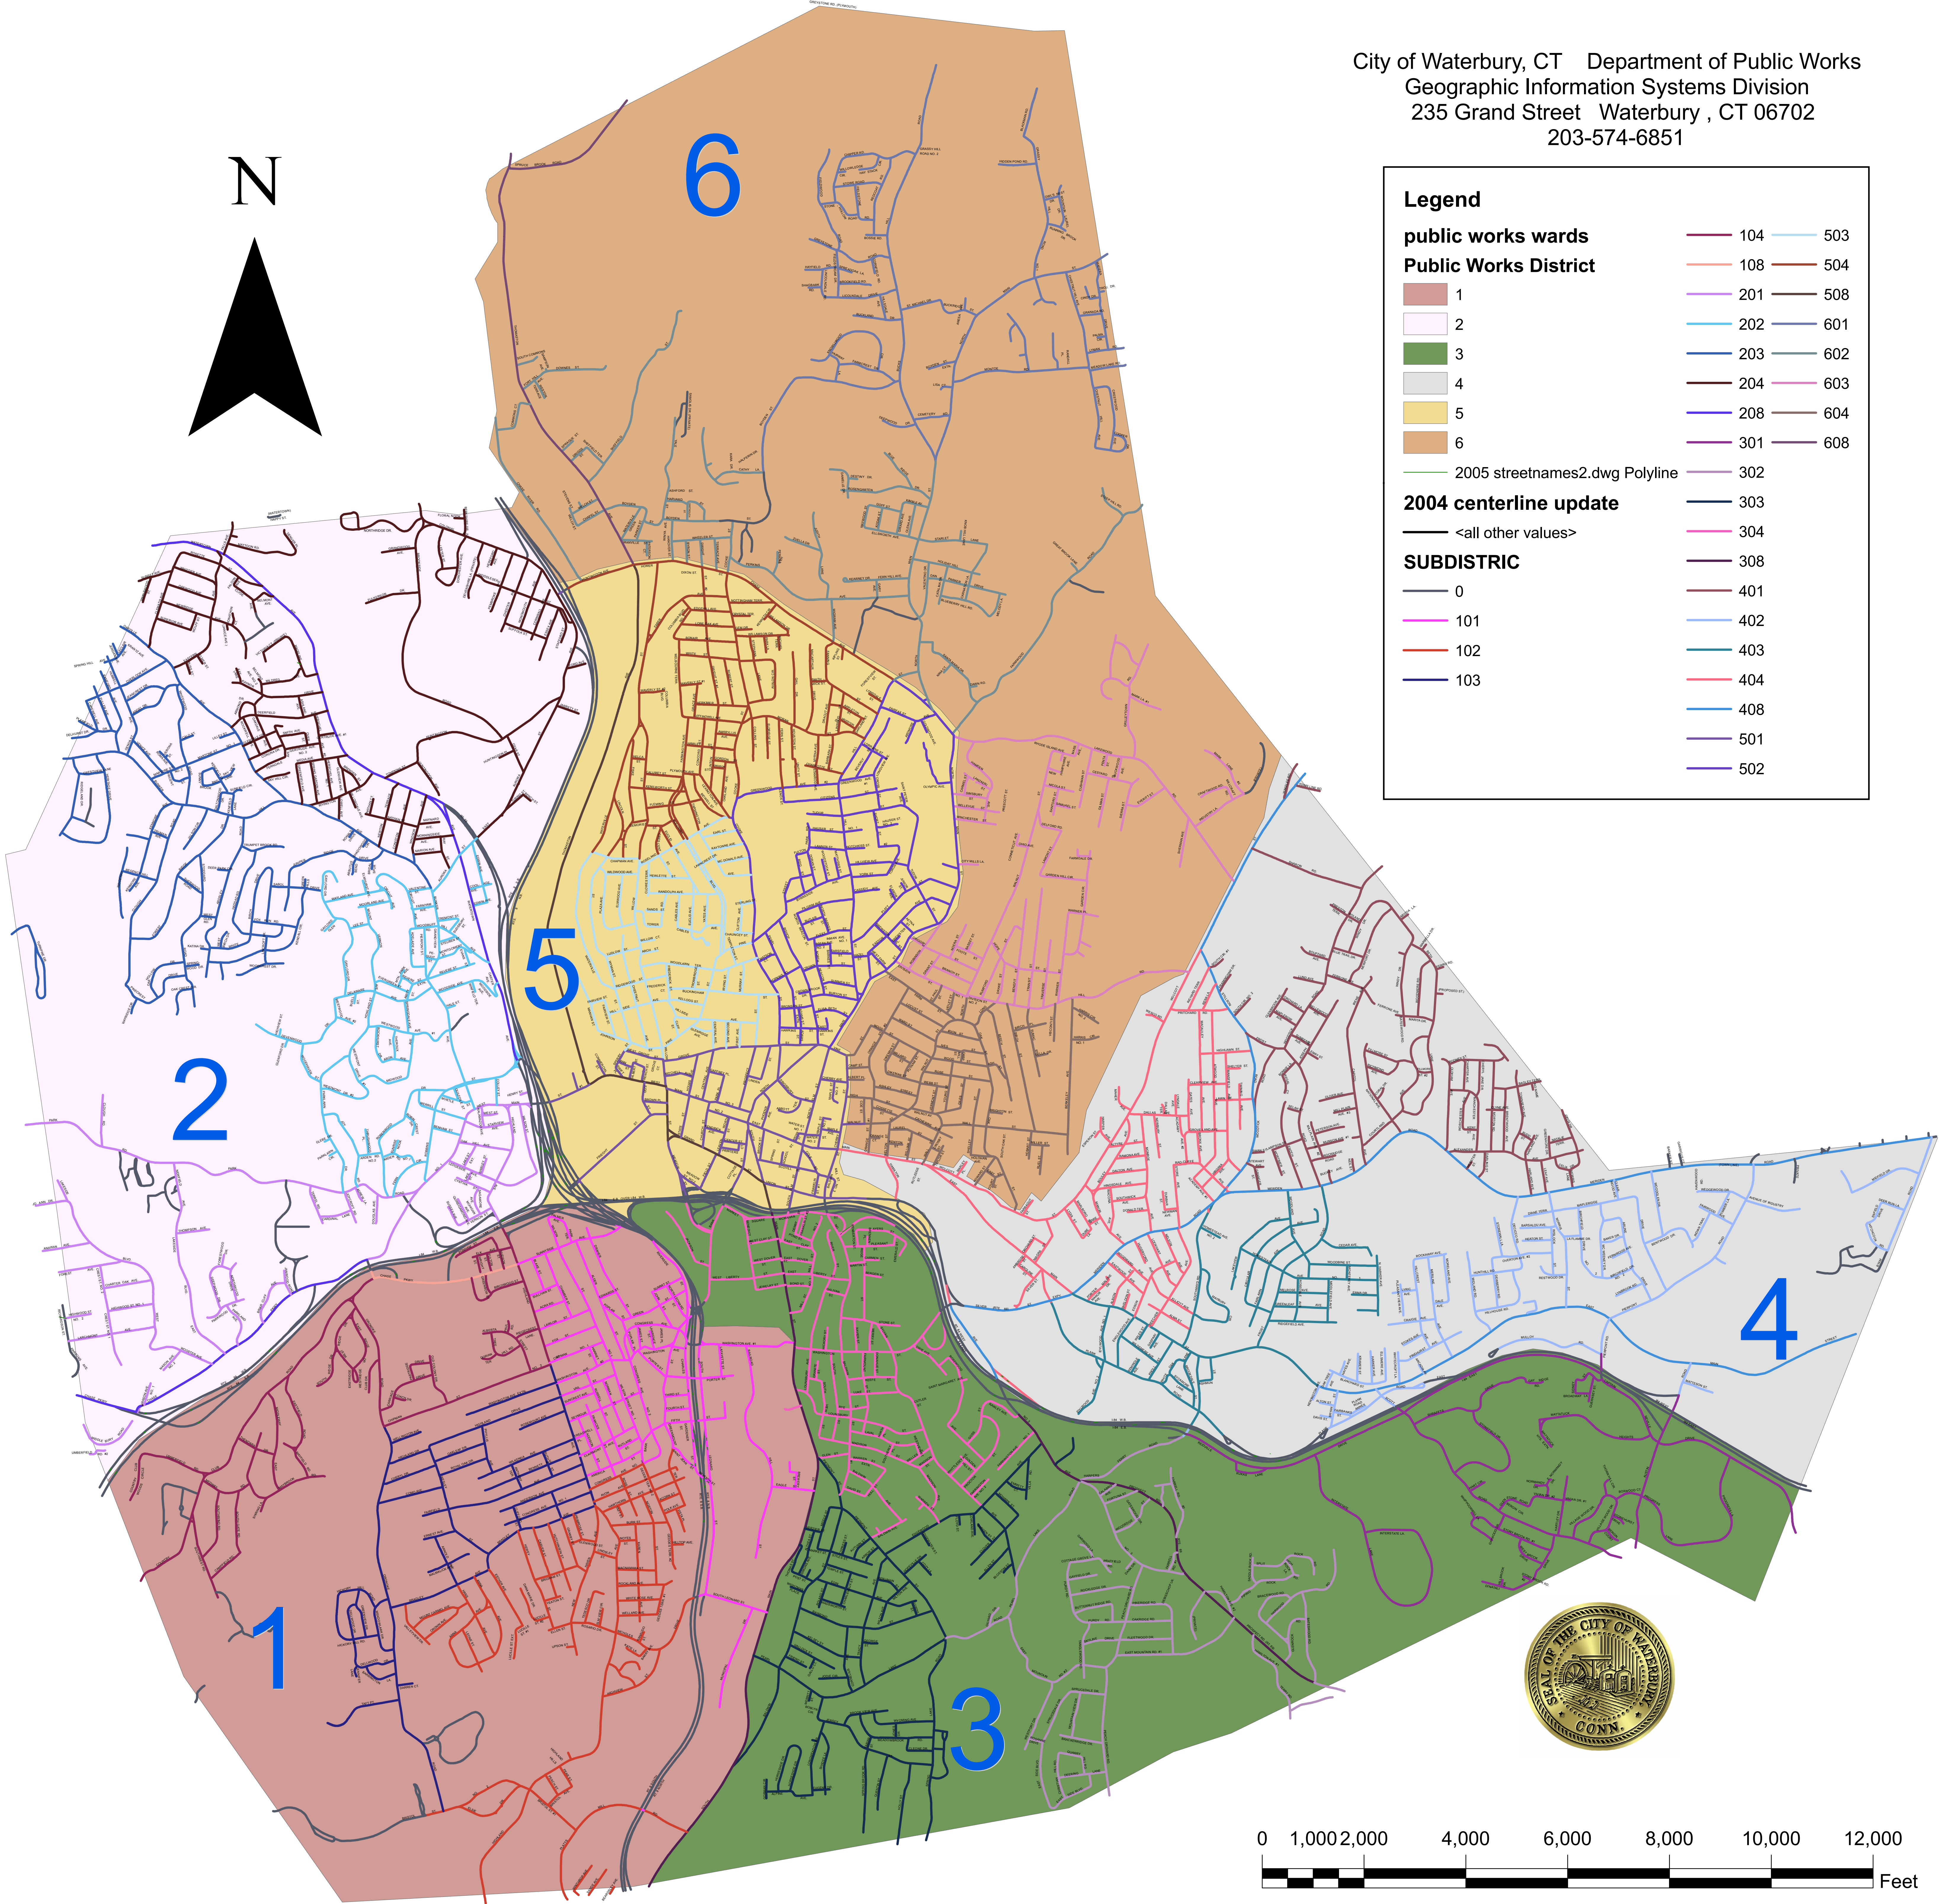

Waterbury, CT Public Works Districts

City of Waterbury, CT Department of Public Works
 Geographic Information Systems Division
 235 Grand Street Waterbury, CT 06702
 203-574-6851

Legend

public works wards	104	503
Public Works District	108	504
1	201	508
2	202	601
3	203	602
4	204	603
5	208	604
6	301	608
2005 streetnames2.dwg Polyline	302	
2004 centerline update	303	
<all other values>	304	
SUBDISTRICT	308	
0	401	
101	402	
102	403	
103	404	
	408	
	501	
	502	