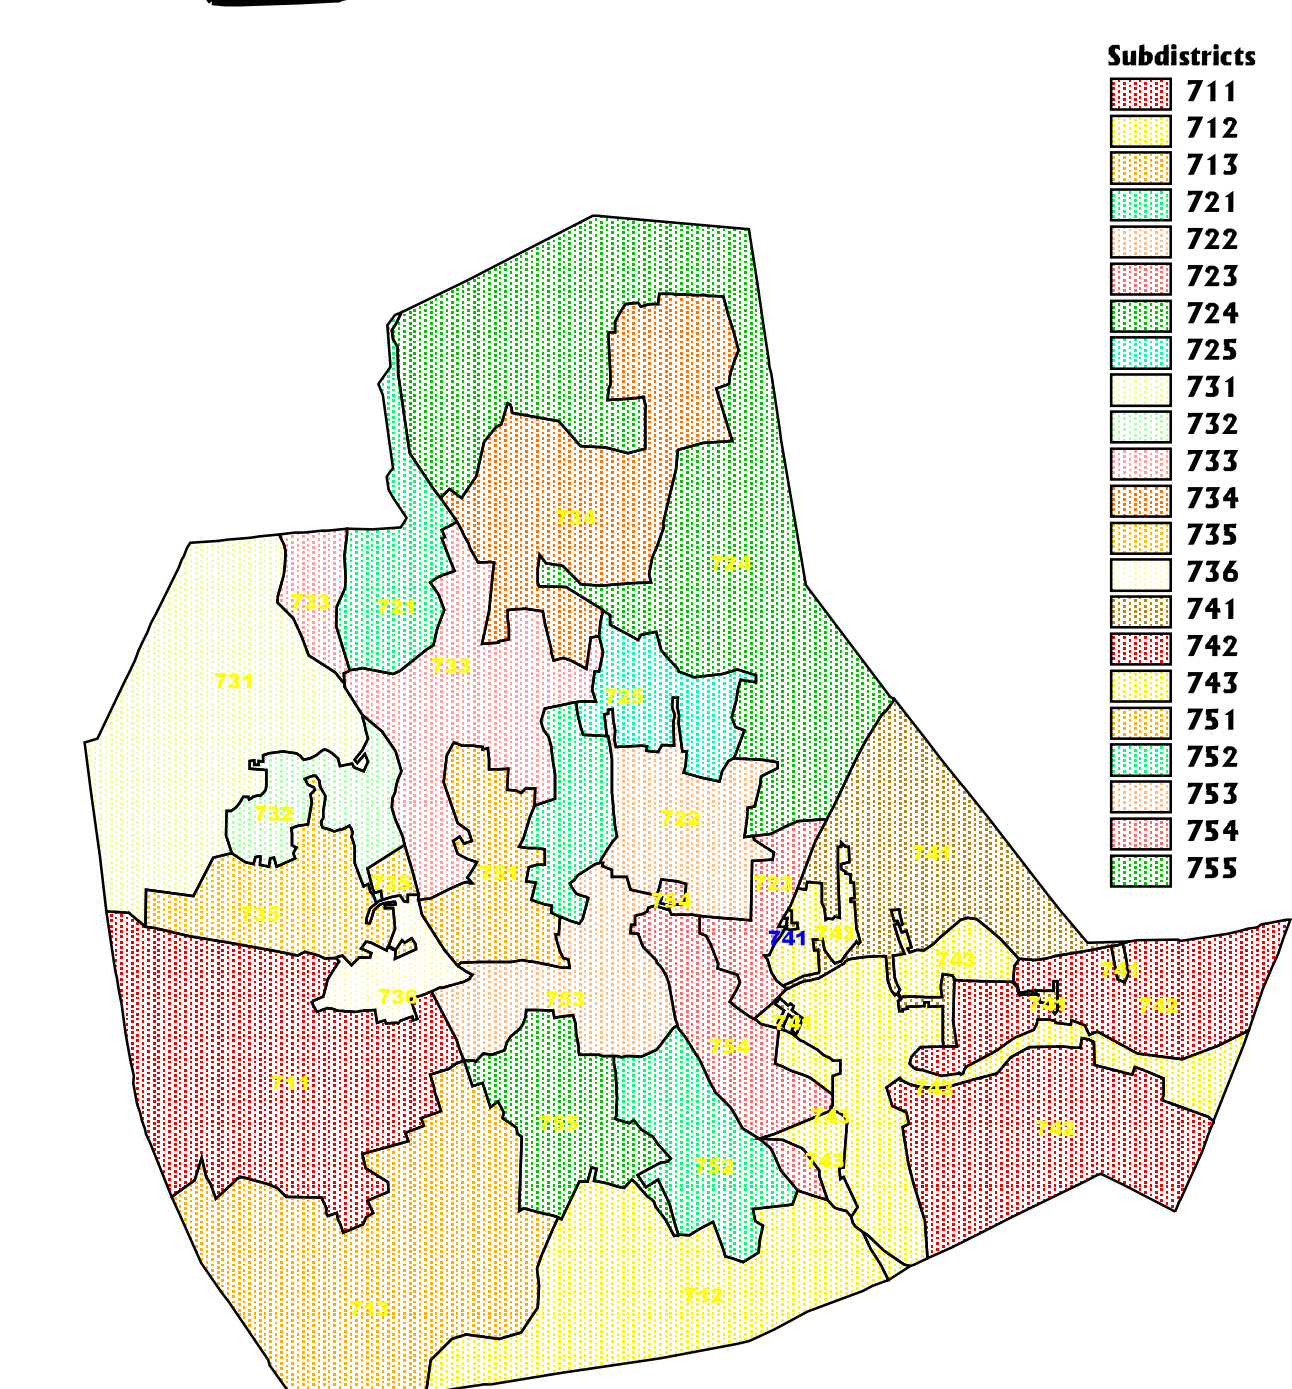

2004 Voting Revisions

Voting Revisions May 2004

Wbyhou.shp

- 71
- 72
- 73
- 74
- 75

Wbycong.shp

Wbysen.shp

Wtbyrds.shp

5000 0 5000 10000 15000 20000 Feet