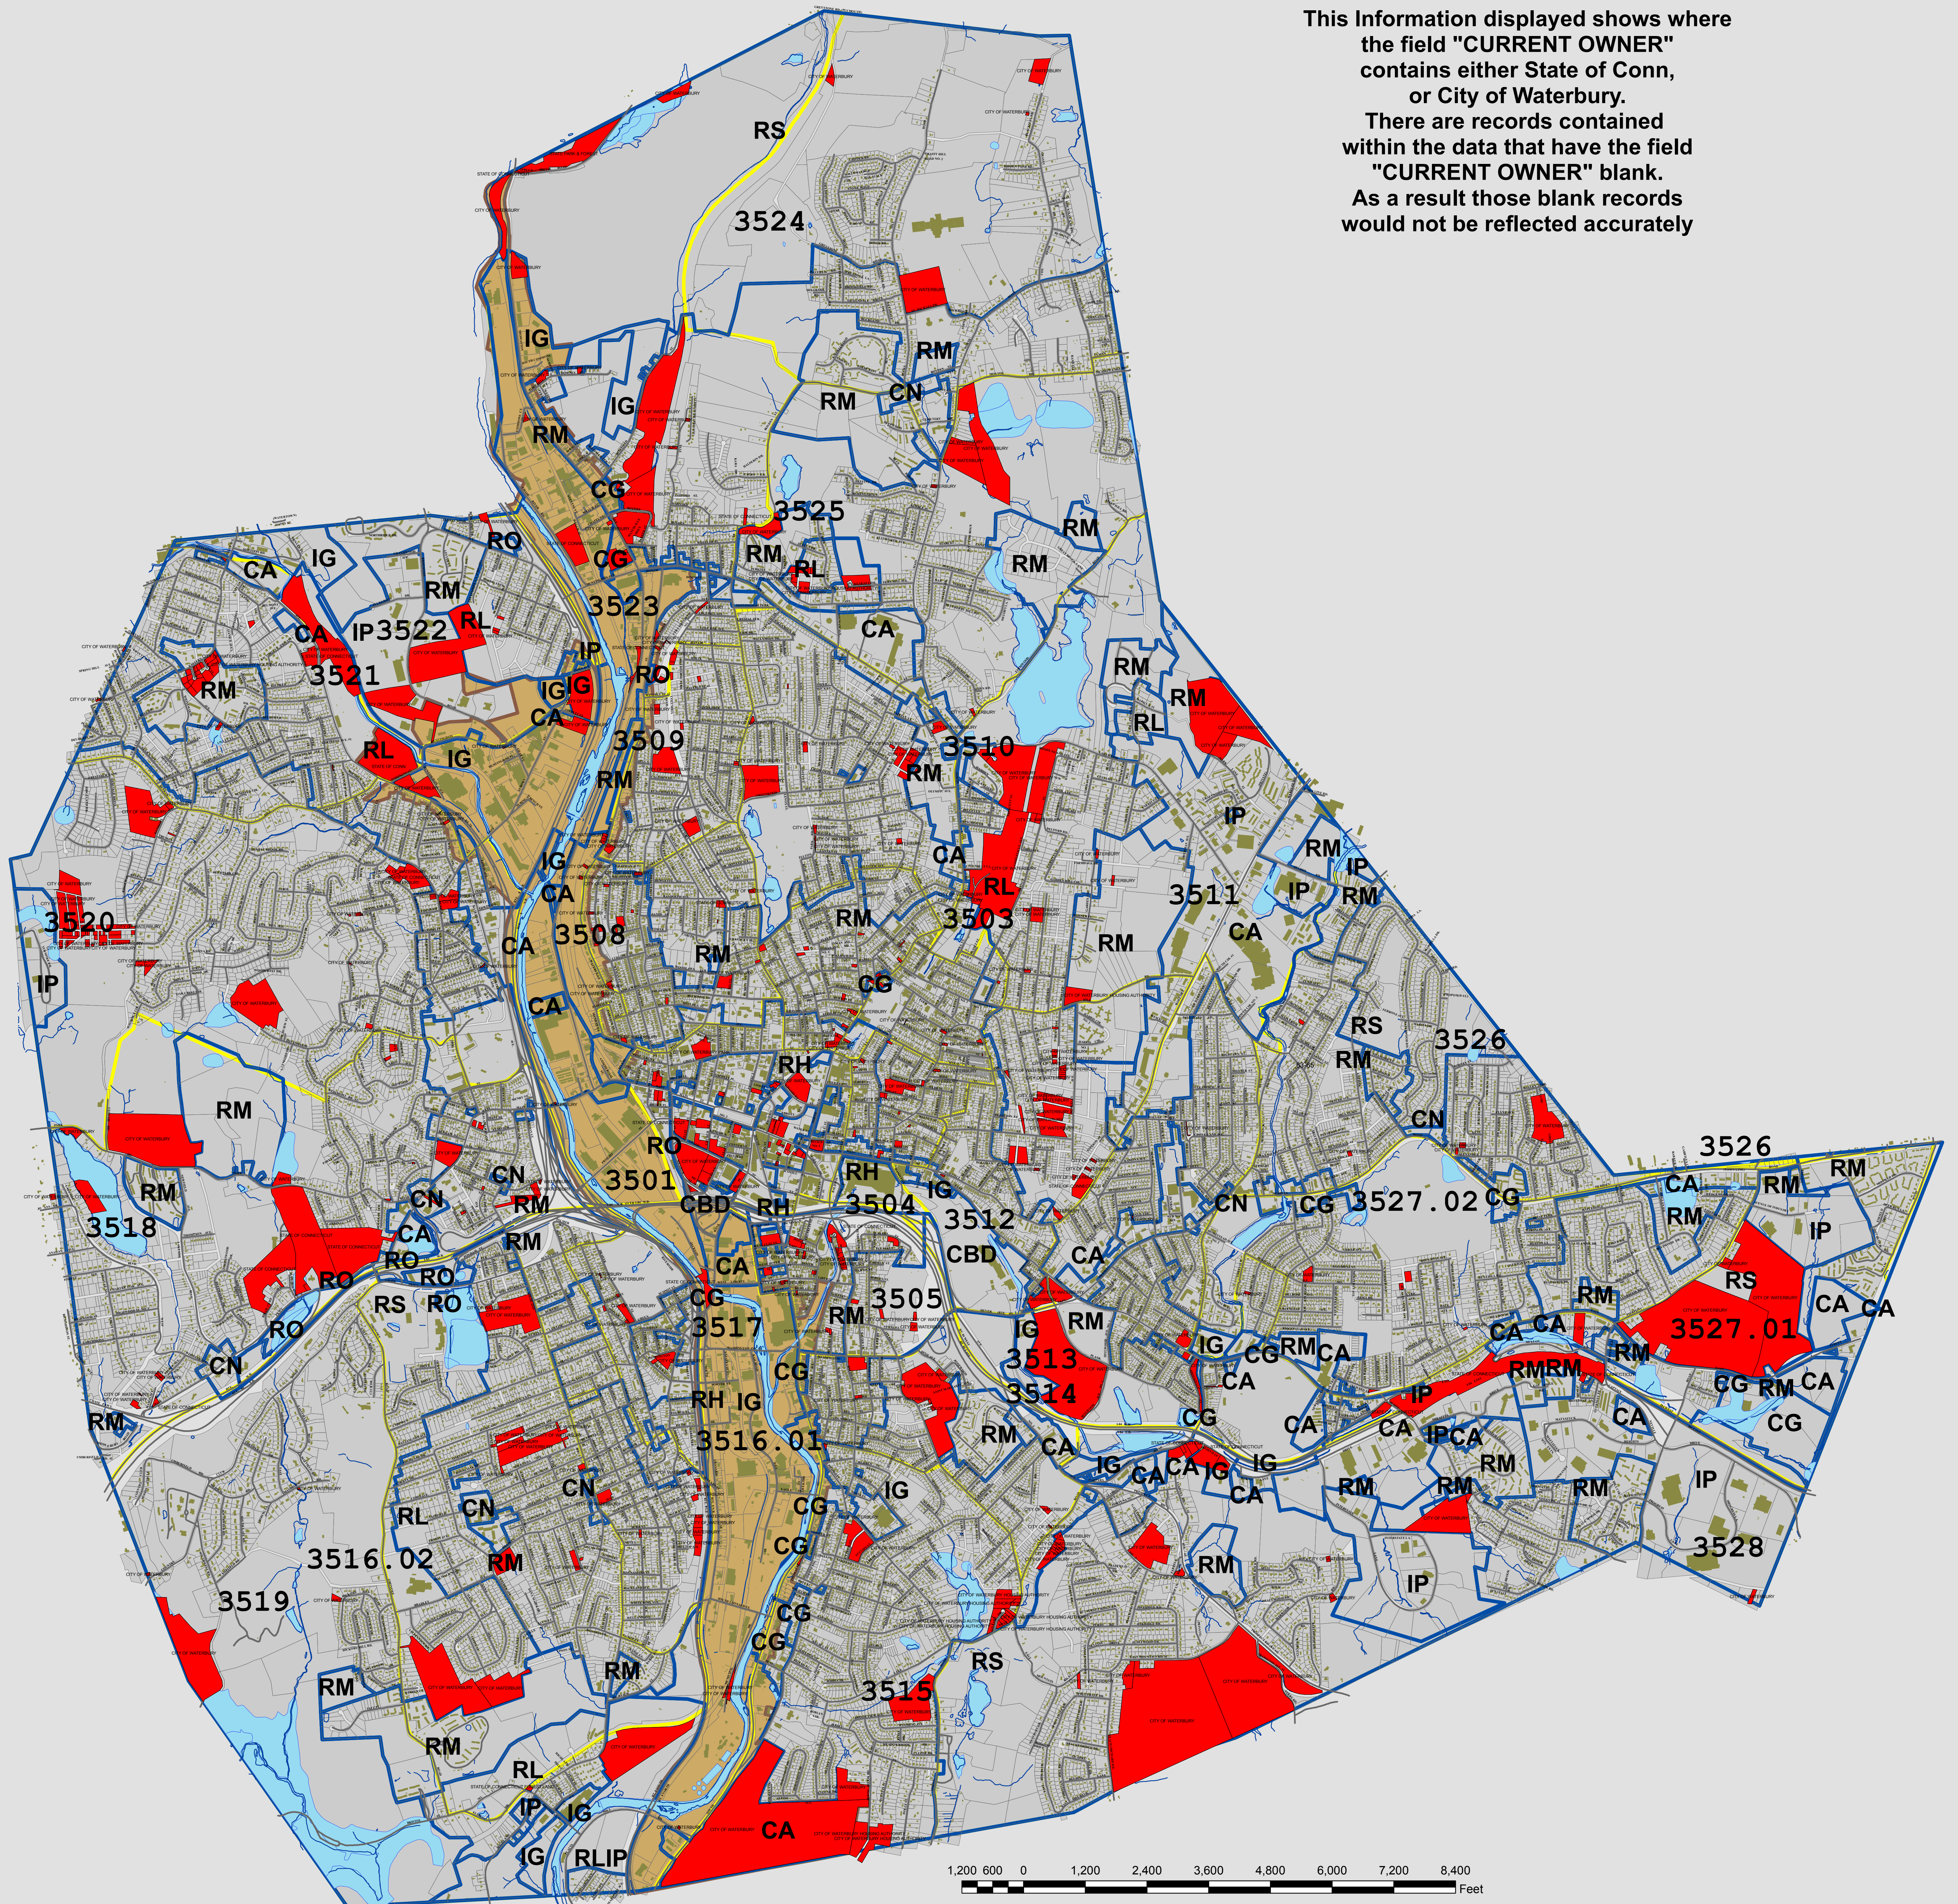

Waterbury Connecticut

City of Waterbury and State of Connecticut Owned Land with Census Tracts, Zoning and Enterprise Zone

Legend	
	city-state-land
	2004 centerline update
	parcels-feb05
	parcels-feb05
	wtby dep h20
	water edge line
	2003 zoning
	2003 census tracts
	bldg poly all 2001
	enterprise zone

City of Waterbury, Connecticut Dept. of Public Works G.I.S. Division 235 Grand Street Waterbury, CT 06702 (203) 574-6851

This Information displayed shows where the field "CURRENT OWNER" contains either State of Conn, or City of Waterbury. There are records contained within the data that have the field "CURRENT OWNER" blank. As a result those blank records would not be reflected accurately

1 inch equals 1,200 feet